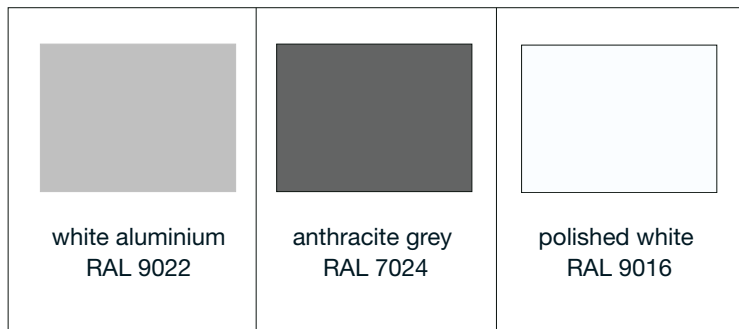

## Aesthetic design

- Tight and stylishly laminated finishing as to make further finishing with metal grill redundant
- Non transparent and discrete
- Horizontal lamellas without vertical partitions
- Available in 3 colours: light aluminium, anthracite grey, glossy white
- Can be finished with optional decorative frames of the same colour